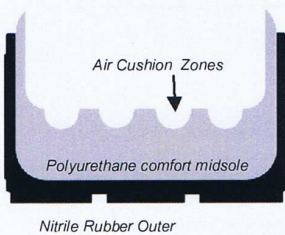

air CUSHIONED sole

Air Cushion Sole
The Nitrile Rubber outer tread construction protects the comfort enhancing characteristics from outside influences enabling exceptional long life and comfort.

Nitrile Rubber out sole
Slip resistant construction. High Abrasion resistance. Excellent flexibility. Resistant to, **Animal Fats, Oil and Acid.**
Heat rated to 300 degrees Celsius.

Polyurethane & Air Cushion comfort midsole
Optimal impact response characteristics. Progressive cushion and rebound properties. High comfort levels **ON ALL SURFACES.**

Achieving the standard

All Rossi Safety Boots are manufactured in Australia under the quality guidance of NATA quality endorsed systems, Australian International Standards AS/NZS ISO 9001: 1994.